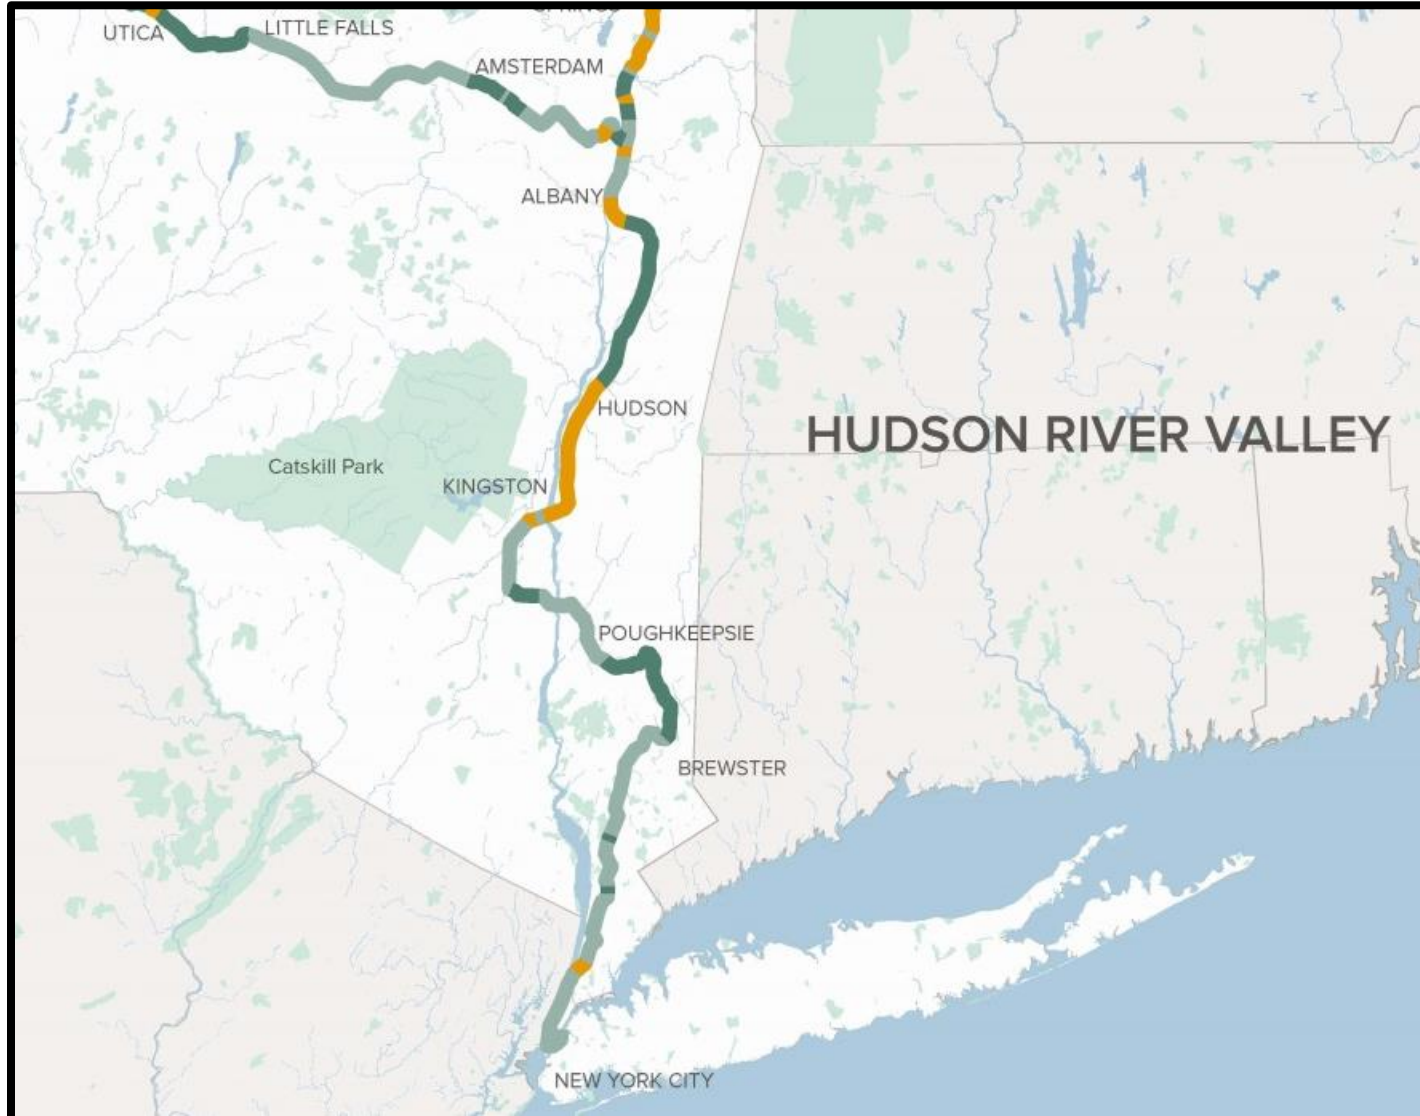

Hudson Valley Rail Trail

Phase 4 Project- New Paltz Road to South Street

Hudson Valley Rail Trail

Phase 4 Project- New Paltz Road to South Street

Future Empire State Trail 2020

Longest Multi-Use State Trail in Nation (750 Miles)

Future Empire State Trail 2020

Crosses Walkway Over the Hudson Into Ulster County

HVRT / Empire State Trail

South Street to Wallkill Valley Rail Trail

HVRT / Empire State Trail

South Street to Wallkill Valley Rail Trail