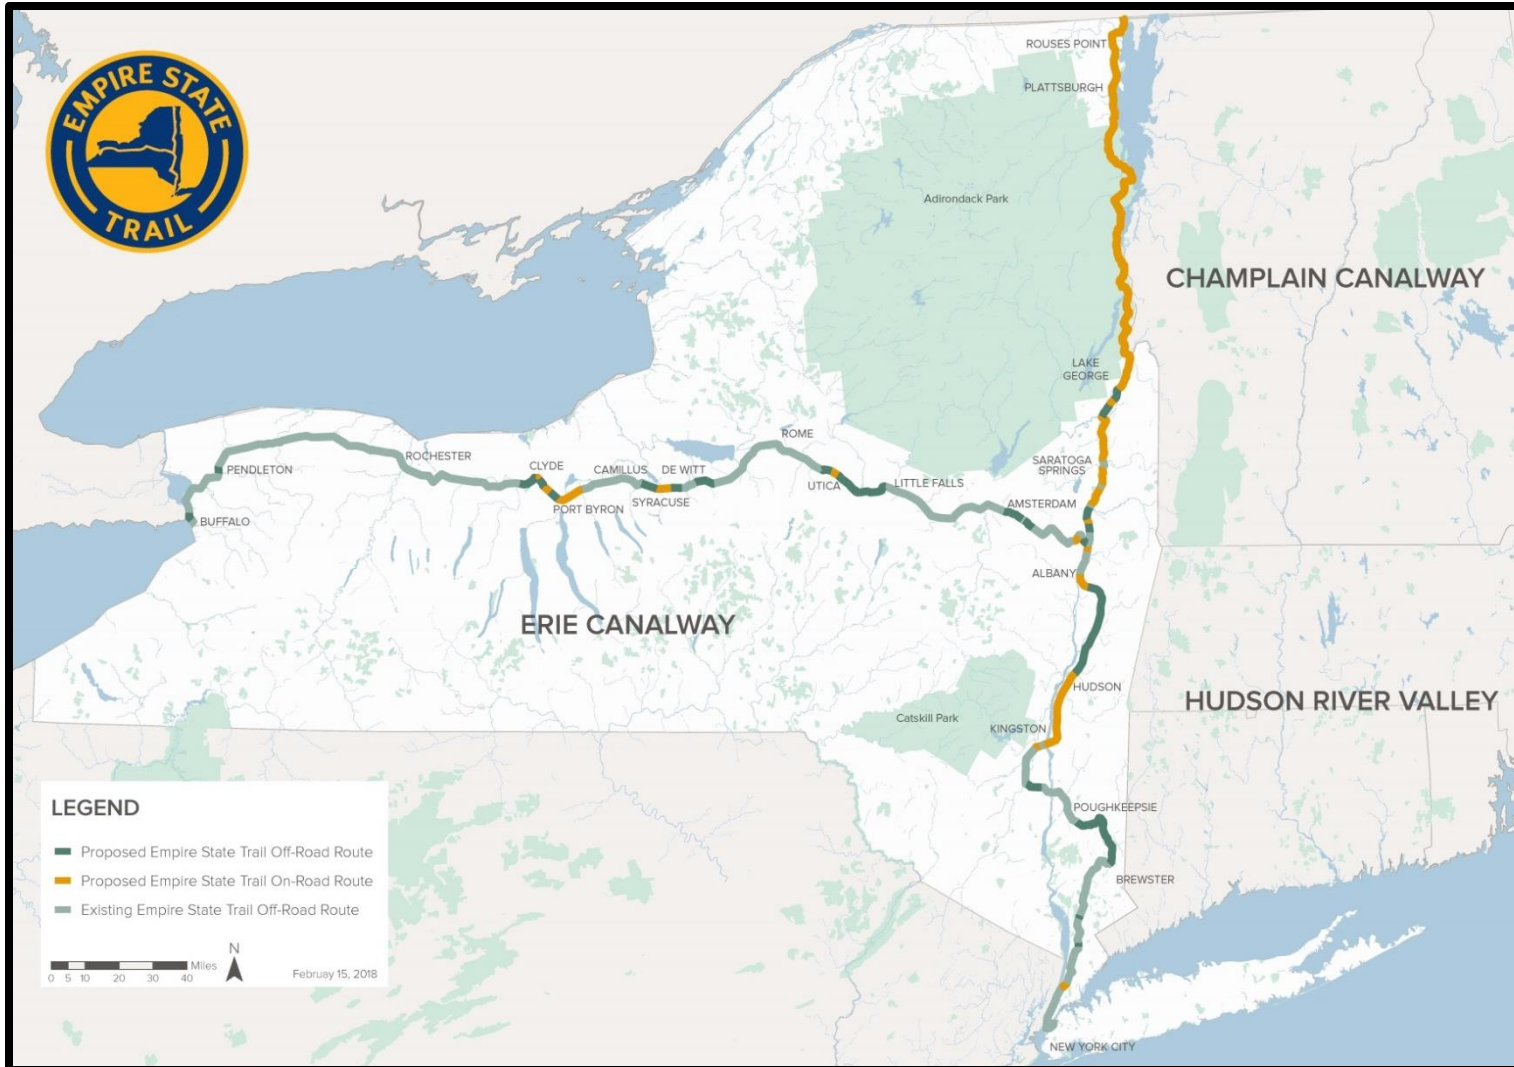

Hudson Valley Rail Trail

Phase 4 Project- New Paltz Road to South Street

Hudson Valley Rail Trail

Phase 4 Project- New Paltz Road to South Street

Future Empire State Trail 2020

Longest Multi-Use State Trail in Nation (750 Miles)

Future Empire State Trail 2020

Crosses Walkway Over the Hudson Into Ulster County

HVRT / Empire State Trail

South Street to Wallkill Valley Rail Trail

HVRT / Empire State Trail

South Street to Wallkill Valley Rail Trail

HVRT / Empire State Trail

South Street to Wallkill Valley Rail Trail

HVRT / Empire State Trail

South Street to Wallkill Valley Rail Trail

HVRT / Empire State Trail

South Street to Wallkill Valley Rail Trail